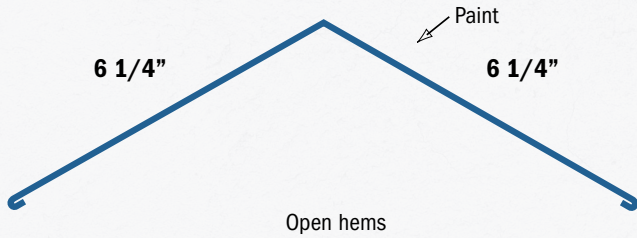

with Striations

17 3/8"
Overall Width

FOR AVAILABLE COLOR OPTIONS, SEE PG SNAP LOCK COLOR CHART

PG SNAP LOCK PANEL 26 GAUGE TRIM PROFILES

The Key to Our Success: The Passionate Pursuit of Yours!

SS Cleat

SS Concealed Valley

SS Drip Edge

SS Extra Wide Valley

SS Flat Ridge

SS Open Hem Endwall

SS Open Hem Gambrel

SS Open Hem Ridge

SS Snap Lock Rake

SS Valley Cleat