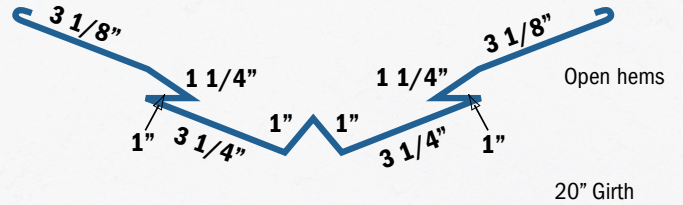

with Striations

17 3/8"
Overall Width

FOR AVAILABLE COLOR OPTIONS, SEE PG SNAP LOCK COLOR CHART

PG SNAP LOCK PANEL 26 GAUGE TRIM PROFILES

The Key to Our Success: The Passionate Pursuit of Yours!

SS Cleat

SS Concealed Valley

SS Drip Edge

SS Extra Wide Valley

SS Flat Ridge

SS Open Hem Endwall

SS Open Hem Gambrel

SS Open Hem Ridge

SS Snap Lock Rake

SS Valley Cleat