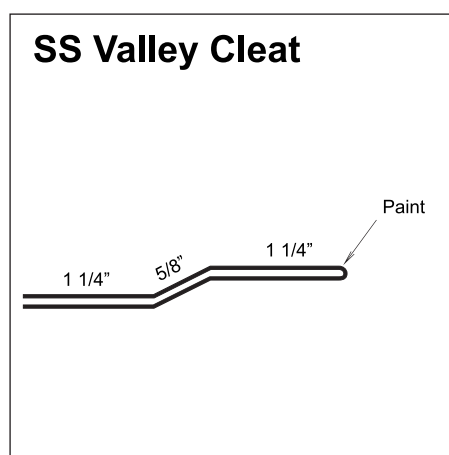

PG SNAP LOCK PANEL PROFILE
(Concealed Fastener Panel)

26 Gauge Color Chart

**Standard and custom trims
available in all colors.**

**Standard trim drawings
are on the
reverse side of this card.**

cf - Available in Crinkle Finish

Copper Metallic

Galvalume

PG Snap Lock Panel 26 Gauge Concealed Fastener Trim Profiles*

*For Exposed Fastener Trim Profiles, see the back side of the PG Rib Panel color chart.