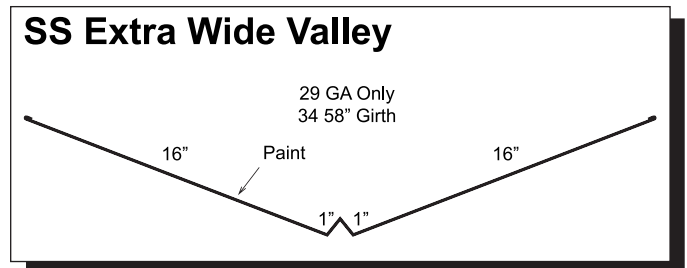

PG Snap Lock Panel 26 Gauge Concealed Fastener Trim Profiles*

*For Exposed Fastener Trim Profiles, see the back side of the PG Rib Panel color chart.