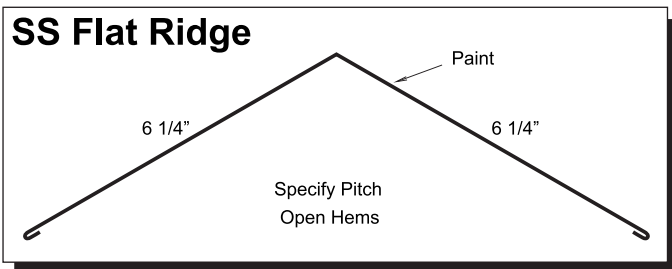

PG Snap Lock Panel 26 Gauge Concealed Fastener Trim Profiles*

*For Exposed Fastener Trim Profiles, see the back side of the PG Rib Panel color chart.