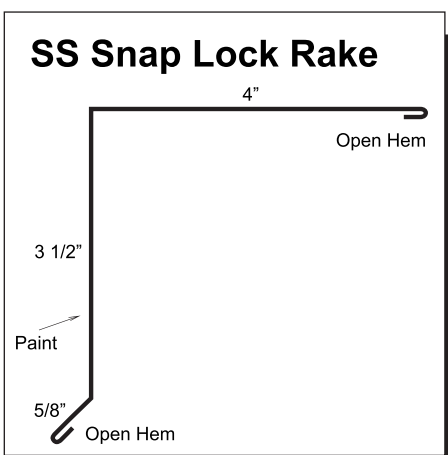

PG SNAP LOCK PANEL PROFILE
(Concealed Fastener Panel)

26 Gauge Color Chart

**Standard and custom trims
available in all colors.**

**Standard trim drawings
are on the
reverse side of this card.**

cf - Available in Crinkle Finish

Copper Metallic

Galvalume

PG Snap Lock Panel 26 Gauge Concealed Fastener Trim Profiles*

*For Exposed Fastener Trim Profiles, see the back side of the PG Rib Panel color chart.