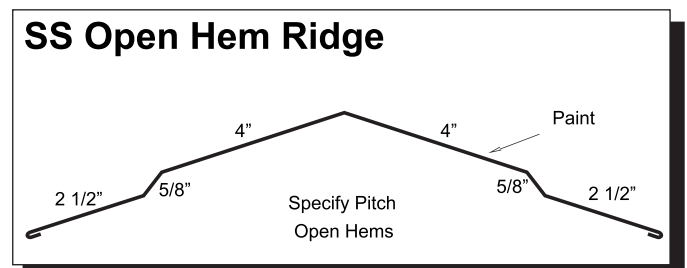

PG Snap Lock Panel 26 Gauge Concealed Fastener Trim Profiles*

*For Exposed Fastener Trim Profiles, see the back side of the PG Rib Panel color chart.