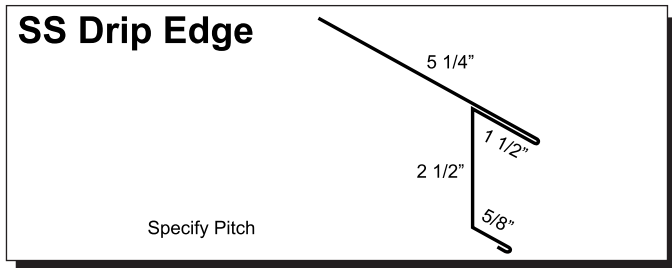

PG Snap Lock Panel 26 Gauge Concealed Fastener Trim Profiles*

*For Exposed Fastener Trim Profiles, see the back side of the PG Rib Panel color chart.