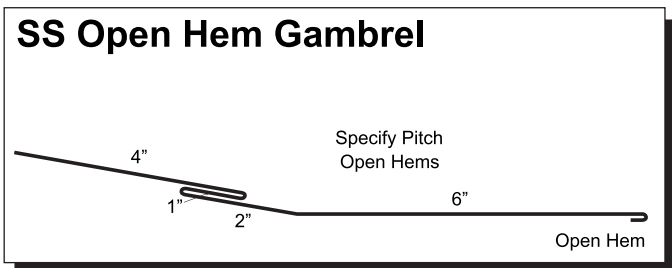

PG Snap Lock Panel 26 Gauge Concealed Fastener Trim Profiles*

*For Exposed Fastener Trim Profiles, see the back side of the PG Rib Panel color chart.