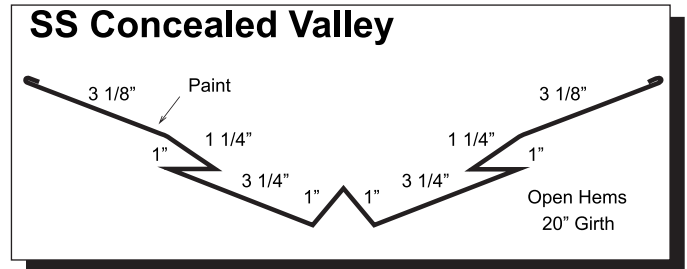

PG Snap Lock Panel 26 Gauge Concealed Fastener Trim Profiles*

*For Exposed Fastener Trim Profiles, see the back side of the PG Rib Panel color chart.